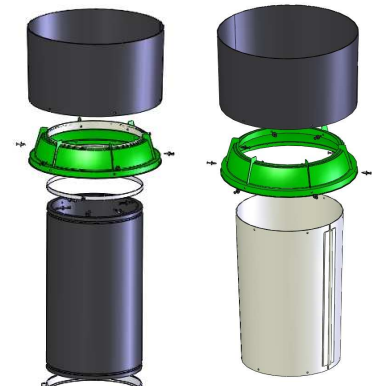

<b>CHIMNEY SET 35</b>	<b>A3440038</b>
<b>CHIMNEY SET 40</b>	<b>A3440039</b>
<b>CHIMNEY SET 45</b>	<b>A3440040</b>
<b>CHIMNEY SET 50</b>	<b>A3440041</b>
<b>CHIMNEY SET 50 CLICK</b>	<b>A5440304</b>
<b>CHIMNEY SET 50 CLICK ISO.</b>	<b>A5440413</b>
<b>CHIMNEY SET 56</b>	<b>A3440042</b>
<b>CHIMNEY SET 56 CLICK</b>	<b>A5440305</b>
<b>CHIMNEY SET 56 CLICK ISO.</b>	<b>A5440414</b>

**Contents**

Applications _____	1
Features _____	1
Dimensions _____	2

**Applications**

Air chimney through the roof construction.

**Features**

- The chimney set contains a rain ring, base and a conical duct from 0,9 mtr.  
ATTENTION: ROOFPLATE OR BACKDRAUGHT SHUTTER ARE NOT INCLUDED, THEY MUST BE ORDERED SEPARATE.
- The parts are made of high quality polyethylene. It retains its shape and is resistant to all kinds of aggressive substances present in agricultural buildings.
- Parts are UV-resistant.
- The diameter corresponds to the sizes of Fancom modular ventilation systems.
- No roof soiling thanks to the sophisticated water drainage system.
- 5% increase in capacity in comparison to a straight chimney.
- Exterior colour: black with green strip under the rain protection ring.
- Interior colour: grey.
- For diameters 50 and 56 also insulated chimneys made of PUR are available, these have a length of 1 mtr and are not conical. For more details please look at the special PAM 12-27 for insulated chimneys 50-80 cm.

Dimensions

Type	A Inside diam. of chimney to be con- nected [mm]	B Inside diame- ter [mm]	C Inside diameter rain protec- tion ring [mm]	D Height rain protection ring [mm]	E Total height chimney [mm]
35	354	404	806	450	1220
40	404	454	806	450	1220
45	452	502	806	450	1220
50	502	552	806	450	1220
50 click	504	552	806	450	1220
50 click iso	520	520	806	450	1320
56	562	612	806	450	1220
56 click	564	612	806	450	1220
56 click iso	563	563	806	450	1320