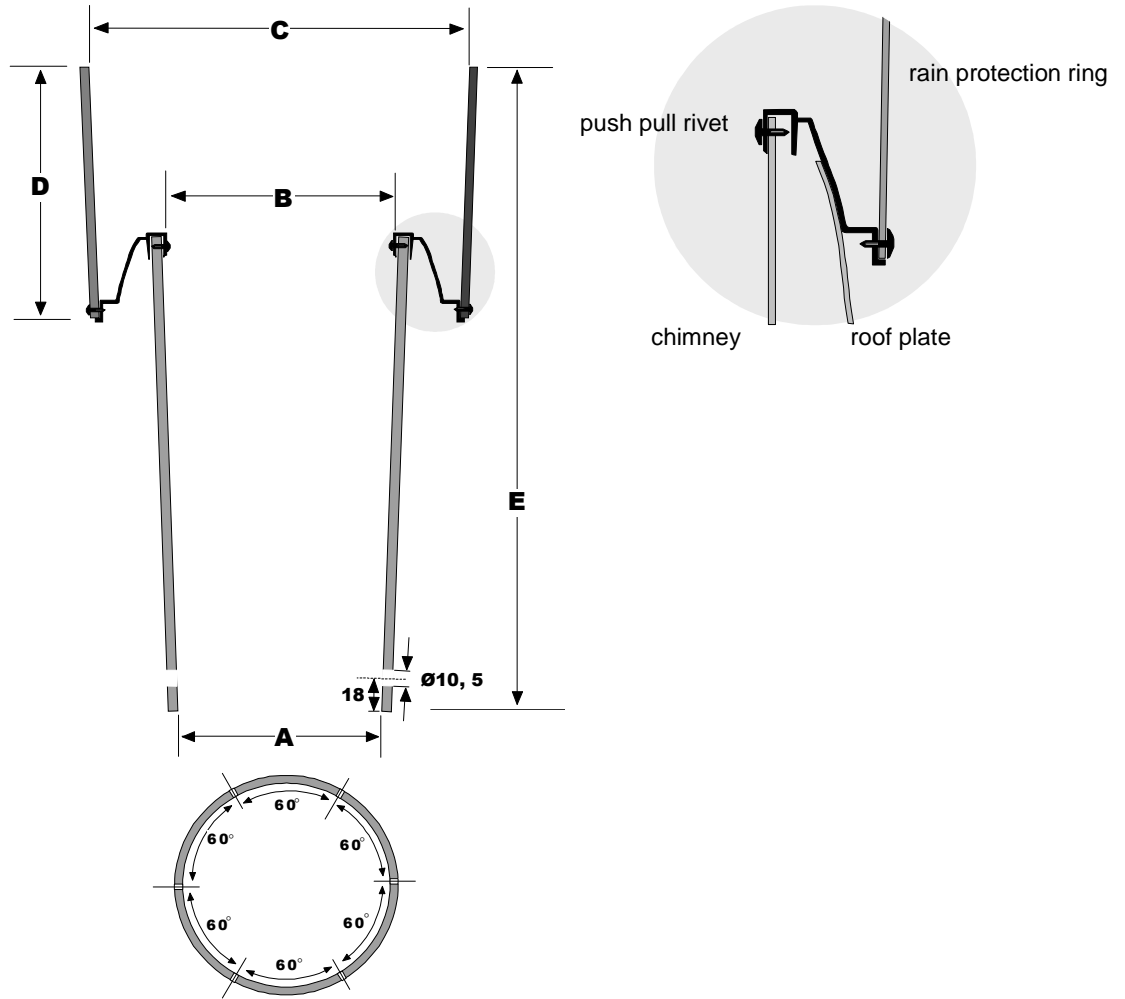

<b>CHIMNEY SET 35</b>	<b>A3440038</b>
<b>CHIMNEY SET 40</b>	<b>A3440039</b>
<b>CHIMNEY SET 45</b>	<b>A3440040</b>
<b>CHIMNEY SET 50</b>	<b>A3440041</b>
<b>CHIMNEY SET 50 CLICK</b>	<b>A5440304</b>
<b>CHIMNEY SET 50 CLICK ISO.</b>	<b>A5440413</b>
<b>CHIMNEY SET 56</b>	<b>A3440042</b>
<b>CHIMNEY SET 56 CLICK</b>	<b>A5440305</b>
<b>CHIMNEY SET 56 CLICK ISO.</b>	<b>A5440414</b>

**Contents**

Applications _____	1
Features _____	1
Dimensions _____	2

**Applications**

Air chimney through the roof construction.

**Features**

- The chimney set contains a rain ring, base and a conical duct from 0,9 mtr.  
ATTENTION: ROOFPLATE OR BACKDRAUGHT SHUTTER ARE NOT INCLUDED, THEY MUST BE ORDERED SEPARATE.
- The parts are made of high quality polyethylene. It retains its shape and is resistant to all kinds of aggressive substances present in agricultural buildings.
- Parts are UV-resistant.
- The diameter corresponds to the sizes of Fancom modular ventilation systems.
- No roof soiling thanks to the sophisticated water drainage system.
- 5% increase in capacity in comparison to a straight chimney.
- Exterior colour: black with green strip under the rain protection ring.
- Interior colour: grey.
- For diameters 50 and 56 also insulated chimneys made of PUR are available, these have a length of 1 mtr and are not conical. For more details please look at the special PAM 12-27 for insulated chimneys 50-80 cm.

Dimensions

Type	A Inside diam. of chimney to be con- nected [mm]	B Inside diame- ter [mm]	C Inside diameter rain protec- tion ring [mm]	D Height rain protection ring [mm]	E Total height chimney [mm]
35	354	404	806	450	1220
40	404	454	806	450	1220
45	452	502	806	450	1220
50	502	552	806	450	1220
50 click	504	552	806	450	1220
50 click iso	520	520	806	450	1320
56	562	612	806	450	1220
56 click	564	612	806	450	1220
56 click iso	563	563	806	450	1320