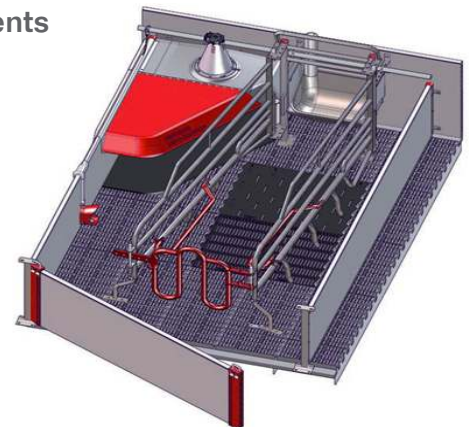

SOW FARROWING CRATES

TURN-AROUND SOW FARROWING CRATES

- › More weaned piglets with a higher weaning weight
- › Solutions for animal space requirements
- › Proven design backed by years of experience